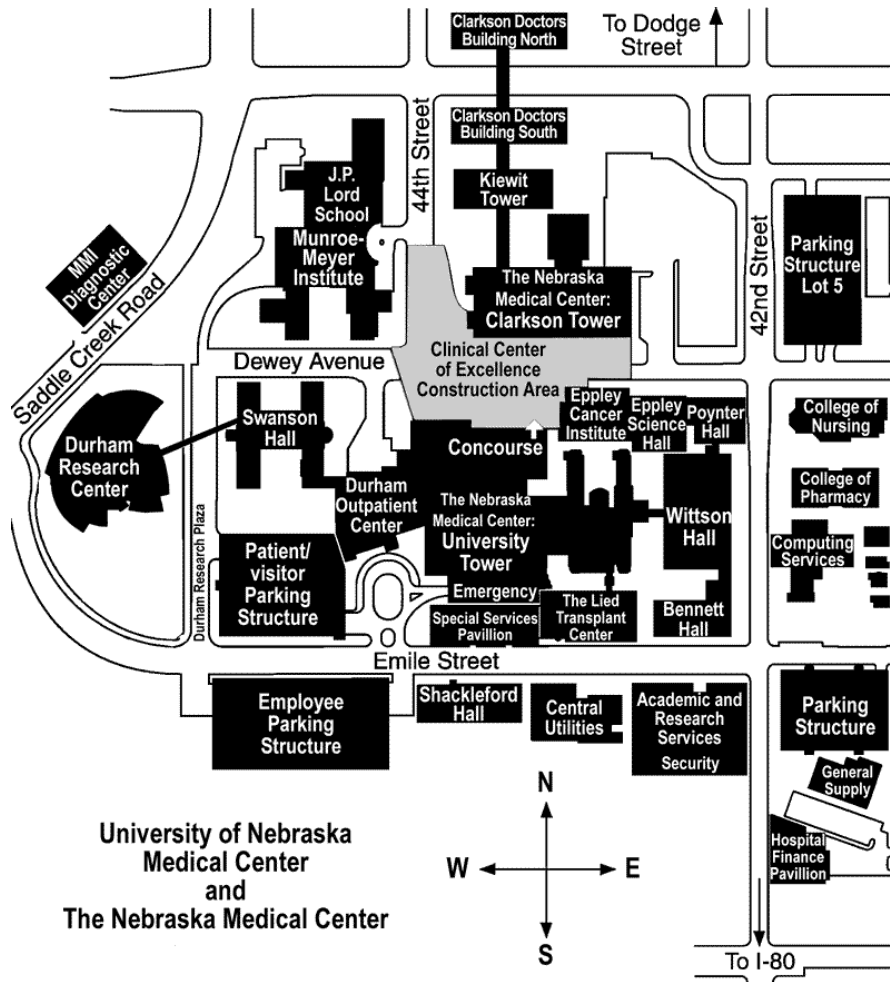

Directions to Eppley Science Hall On UNMC Campus

- **Park in parking structure lot 5** (across from Clarkson Hospital 42nd and Dewey Street) or **Clarkson Hospital parking lot**
- Walk across 42nd Street – You will need to walk south on the west side of 42nd Street
- Walk between Poynter Hall and Wittson Hall (Take the steps up to the sidewalk)
- Eppley Science Hall is directly in front of you on the right
- Enter Eppley Science Hall – the conference will be held in the room directly in front you – you walk either to the left or the right to enter the Amphitheater