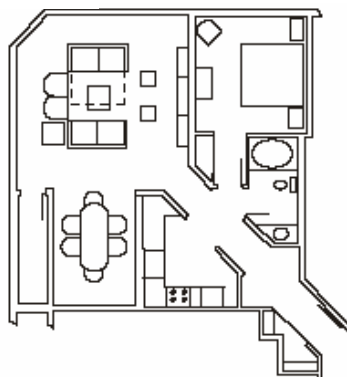

Guest Suite Features

- Suites offer a full kitchen- refrigerator, microwave, coffee maker and dishwasher
- Free wireless high speed Internet access in guest rooms and lobby area
- Full size desk with data port and private voice mail
- Sofa sleeper in the living room
- Alarm clock radio
- Cable television with pay per view selections
- Hairdryer
- Iron and ironing board
- Handicap accessible rooms available
- Nonsmoking rooms available
- Weekday newspaper delivered to your door

One-Bedroom Suite

Skyline Suite

Grande Suite

Dining & Entertainment

- Complimentary daily breakfast buffet featuring eggs and sausage, waffle station, fresh pastries, bagels and breads, plus a cereal and fruit bar, juices and coffee.
- Local area restaurant delivery service