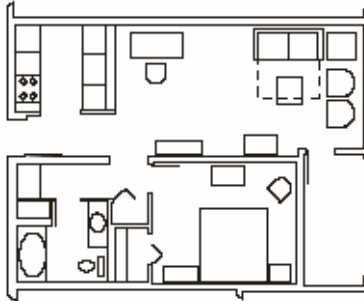

One-Bedroom Suite